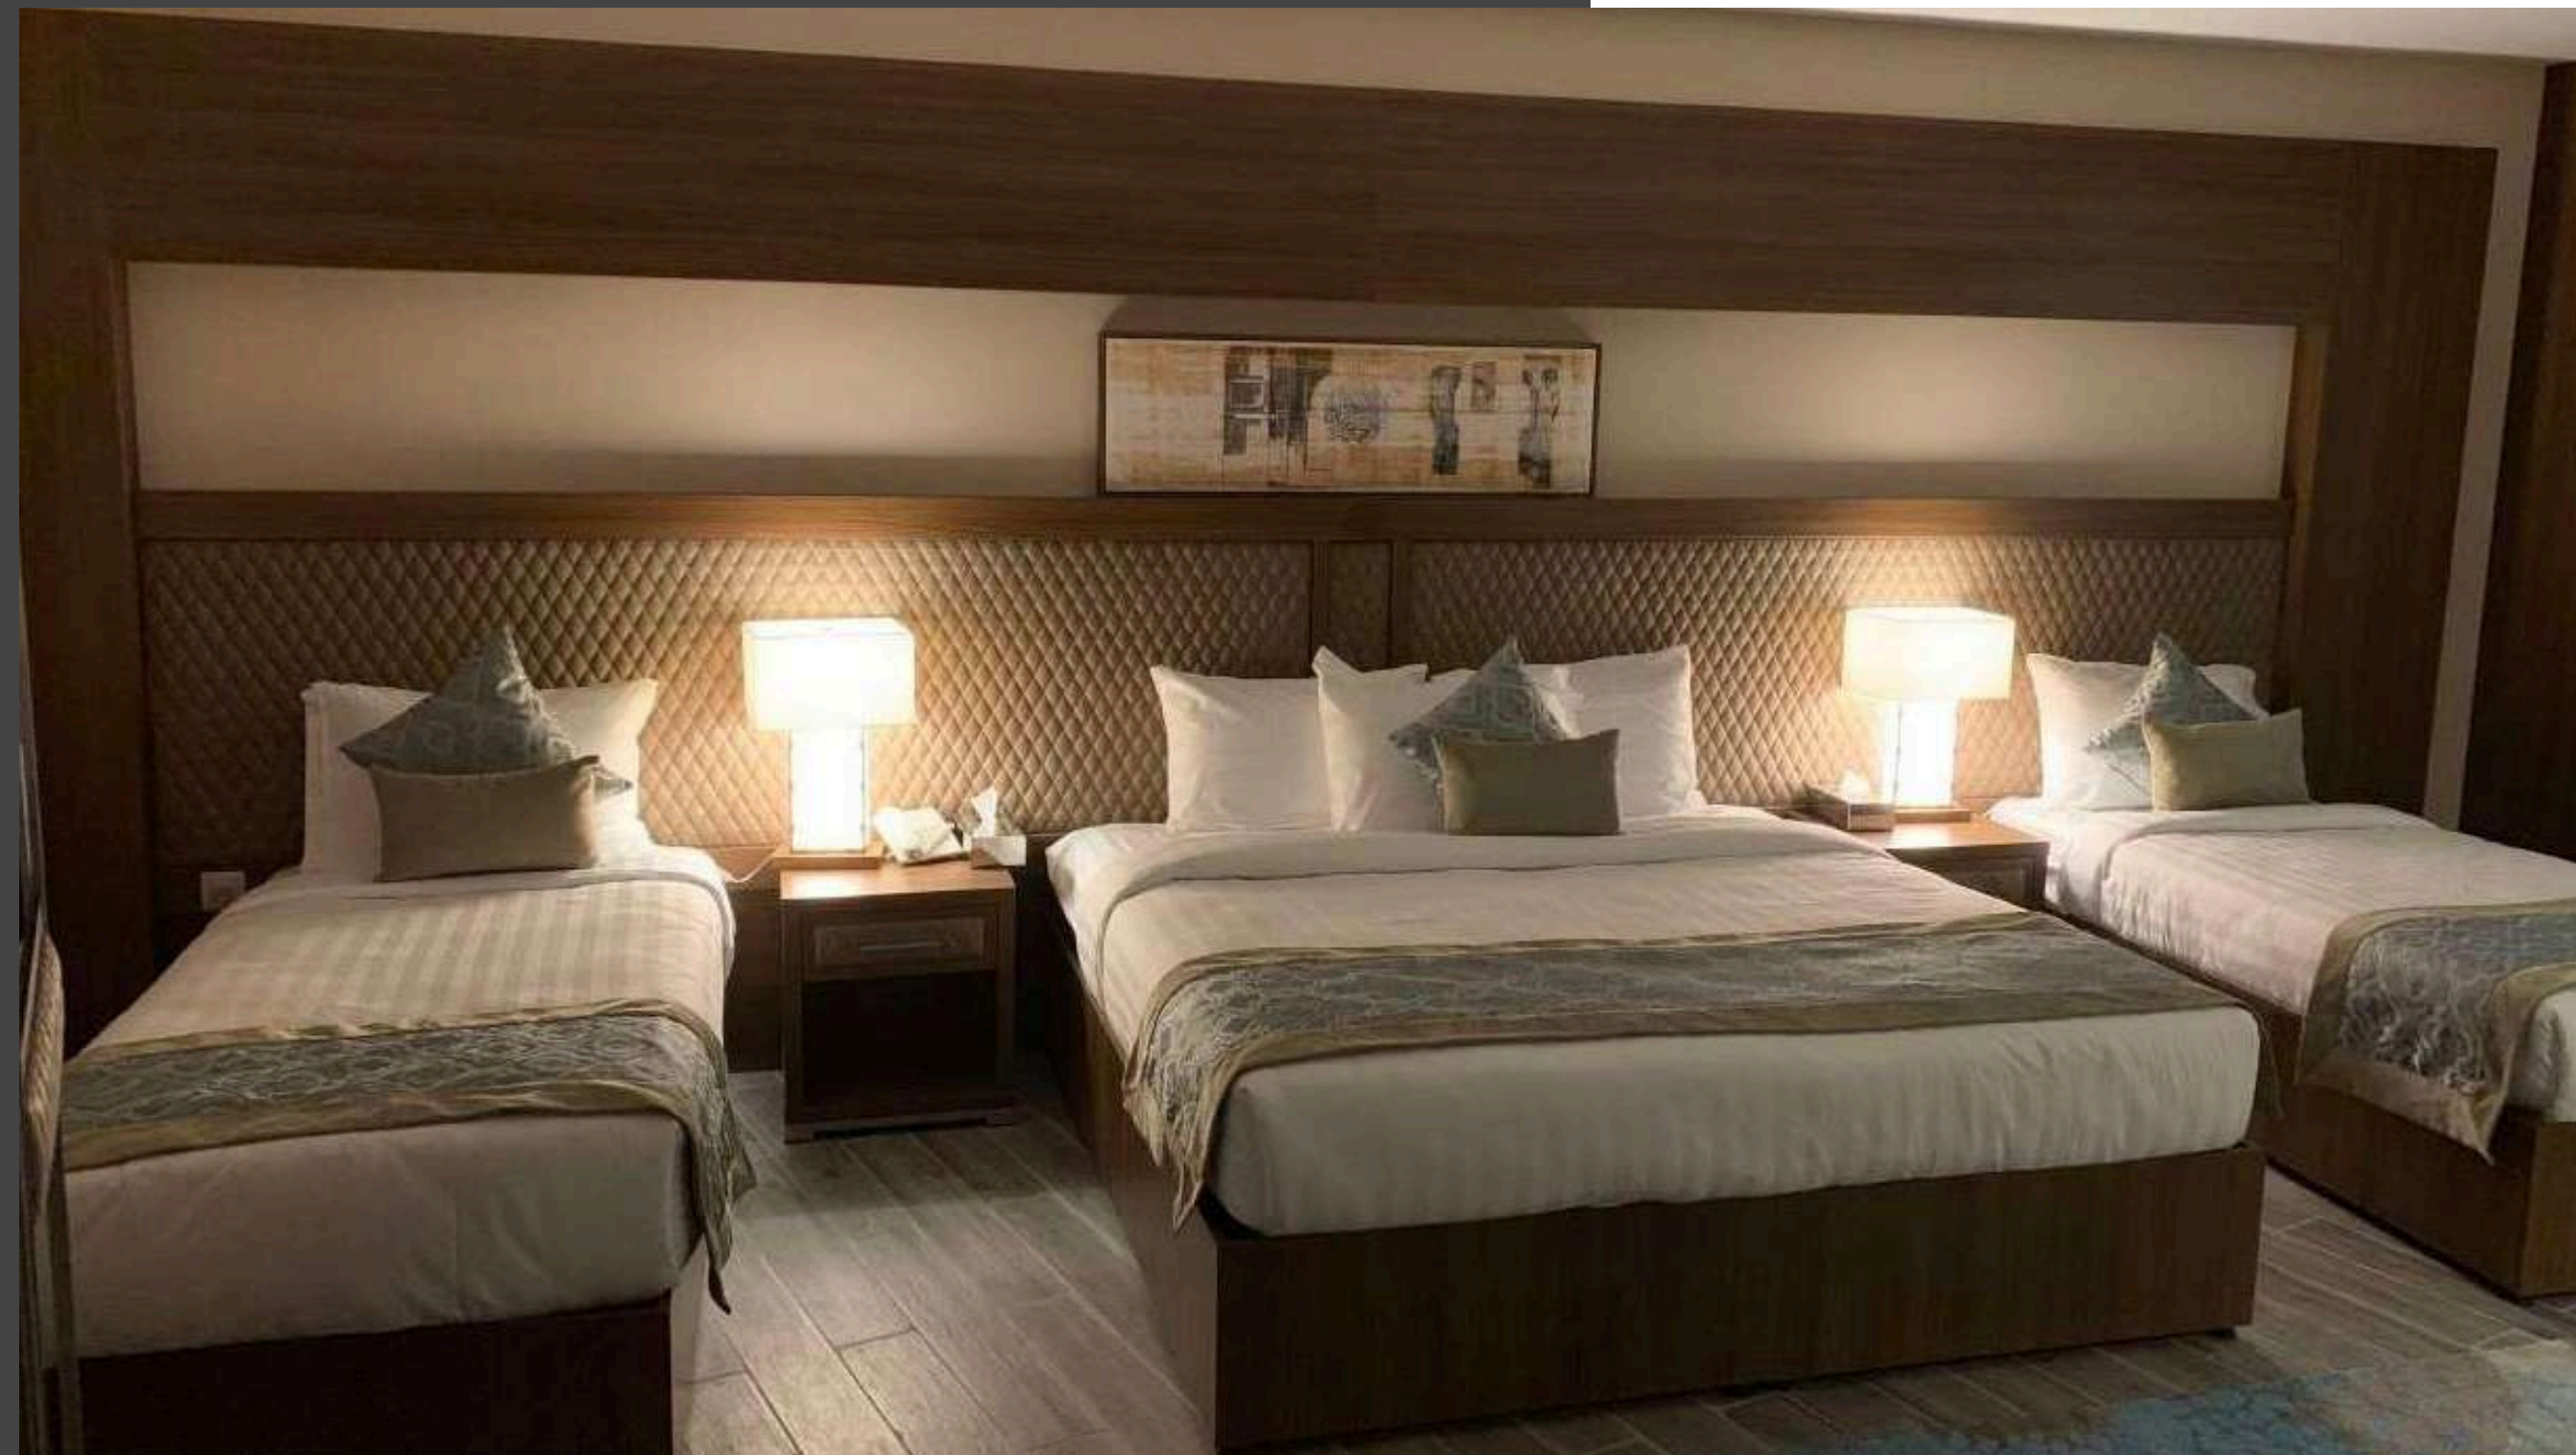

# MIDAN HOTEL

- HOTEL PROJECT
- MAKKAH SAUDI ARABIA  
2019
- 850 ROOMS