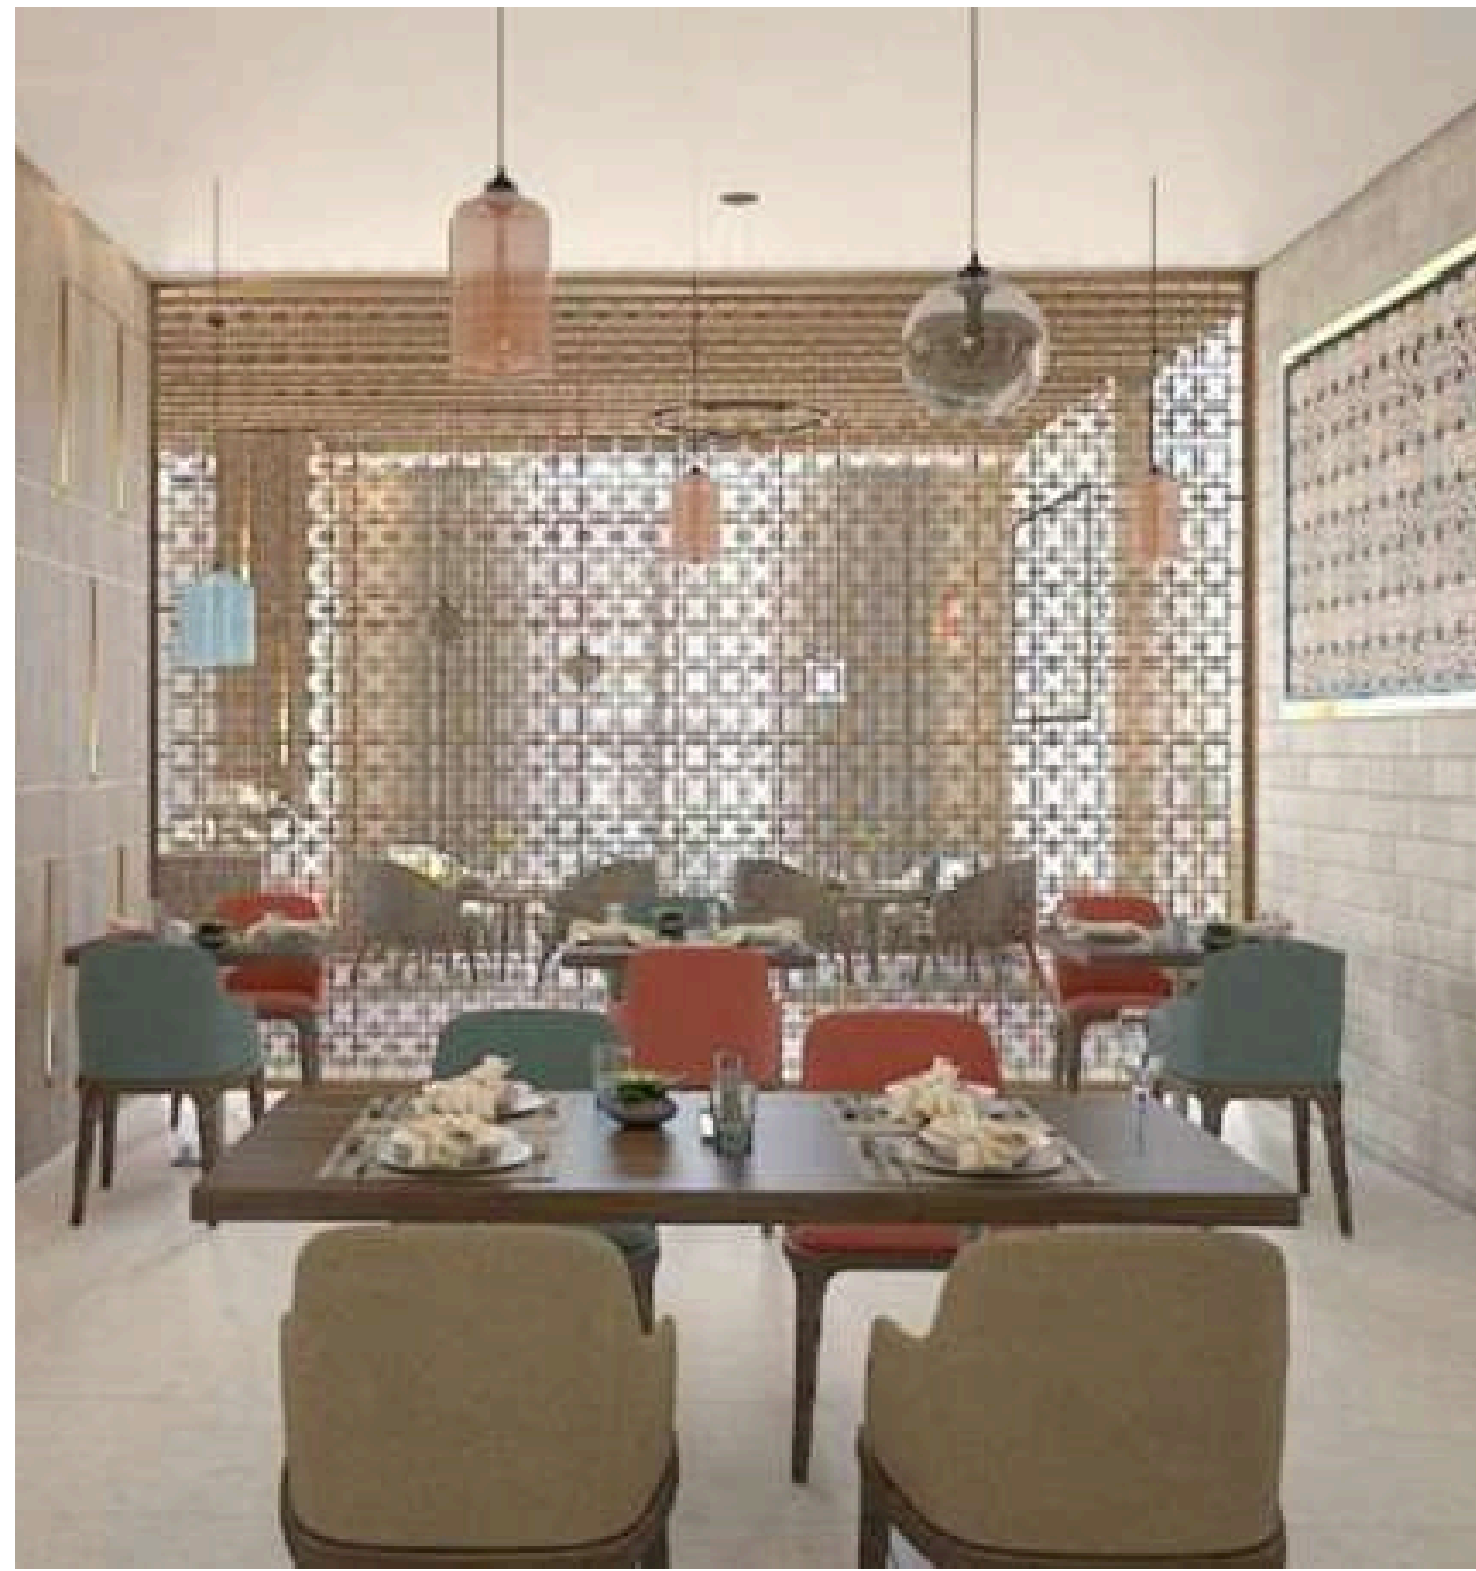

# SHARJAH HOTEL

- DUBAI UAE
- 175 ROOMS
- HOTEL ROOM CONCEPT
- HOTEL ROOM DESIGN
- LOBBY DECORATION
- DUBAI UAE

SHARJAH HOTEL **KAYPORT**