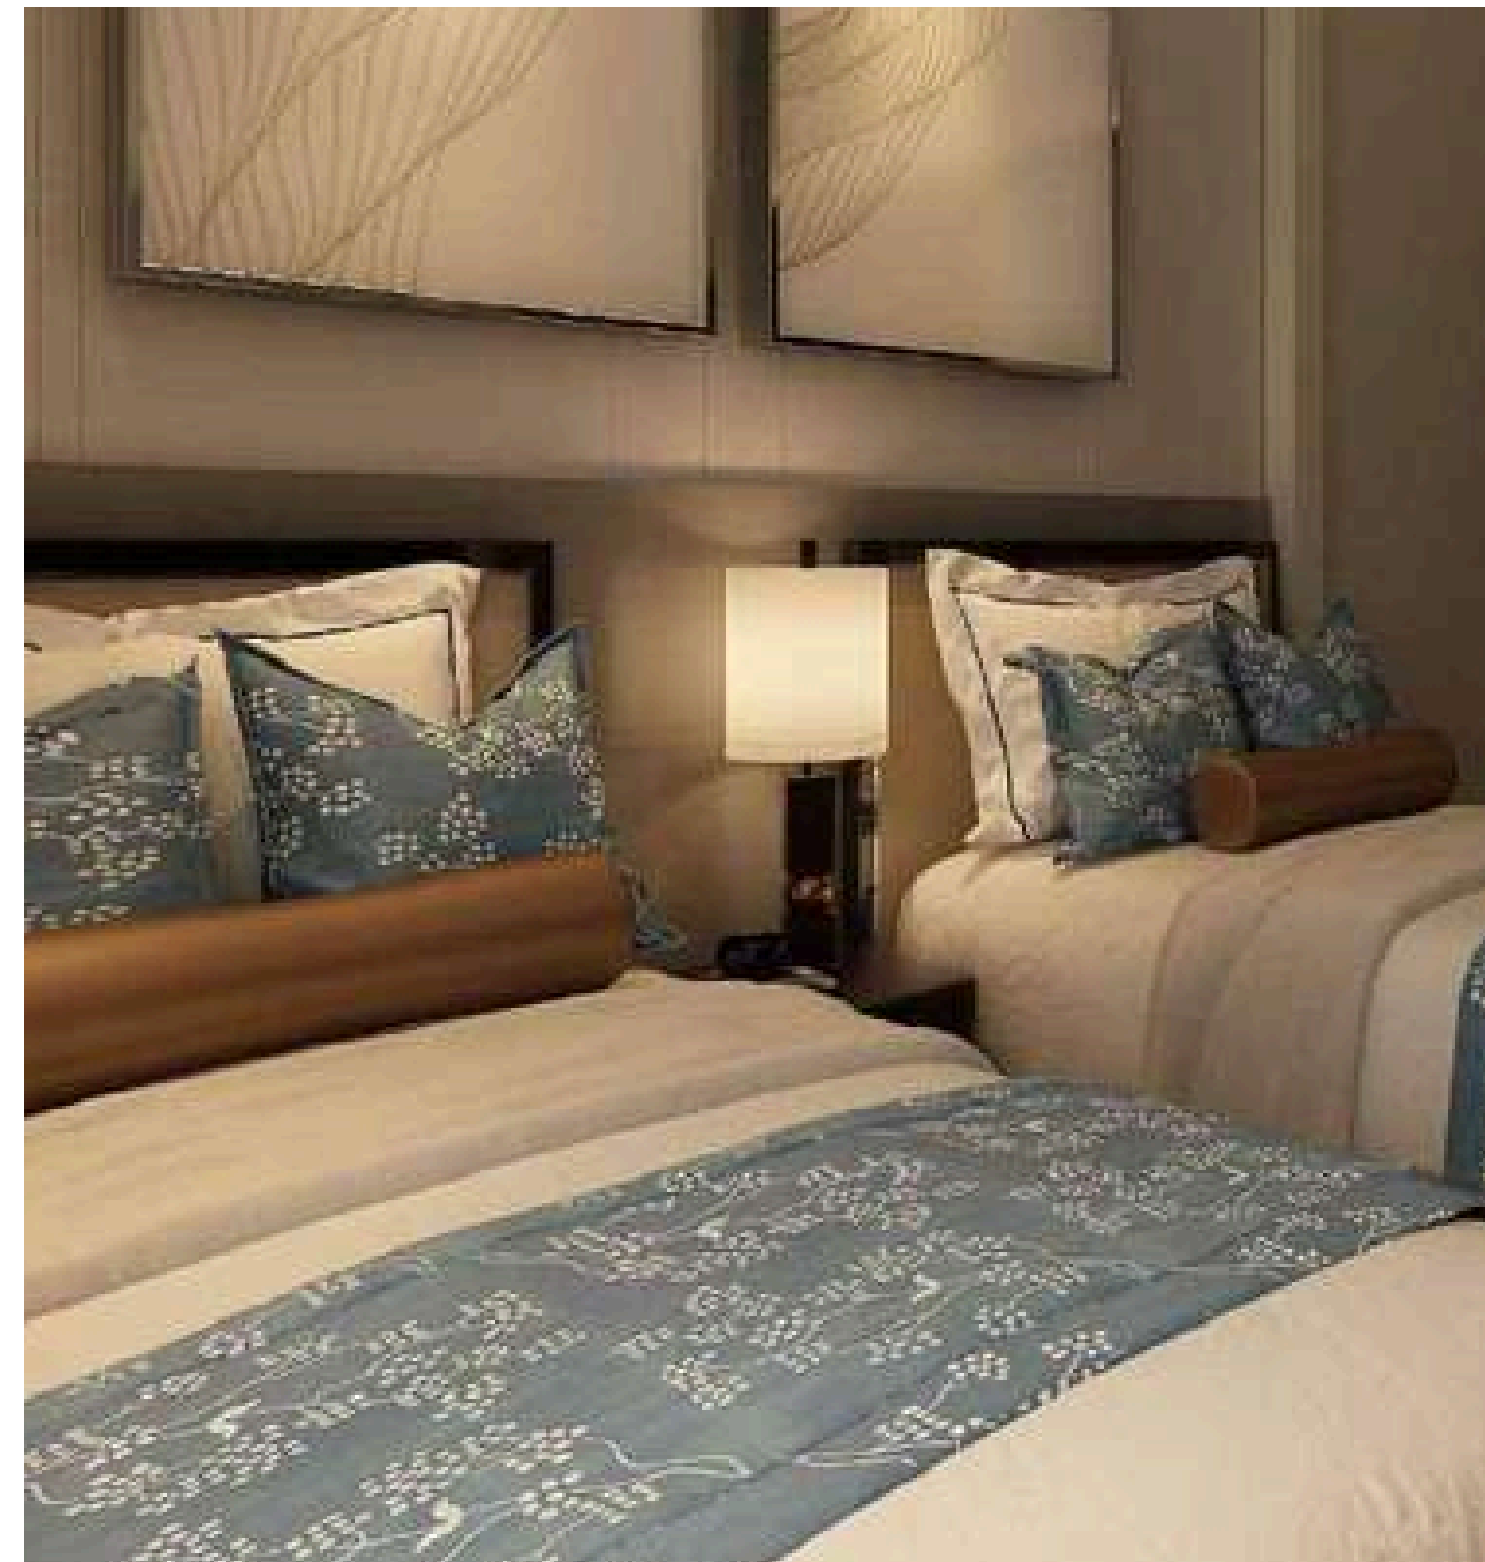

SHATHA ABHA HOTEL **KAYPORT**