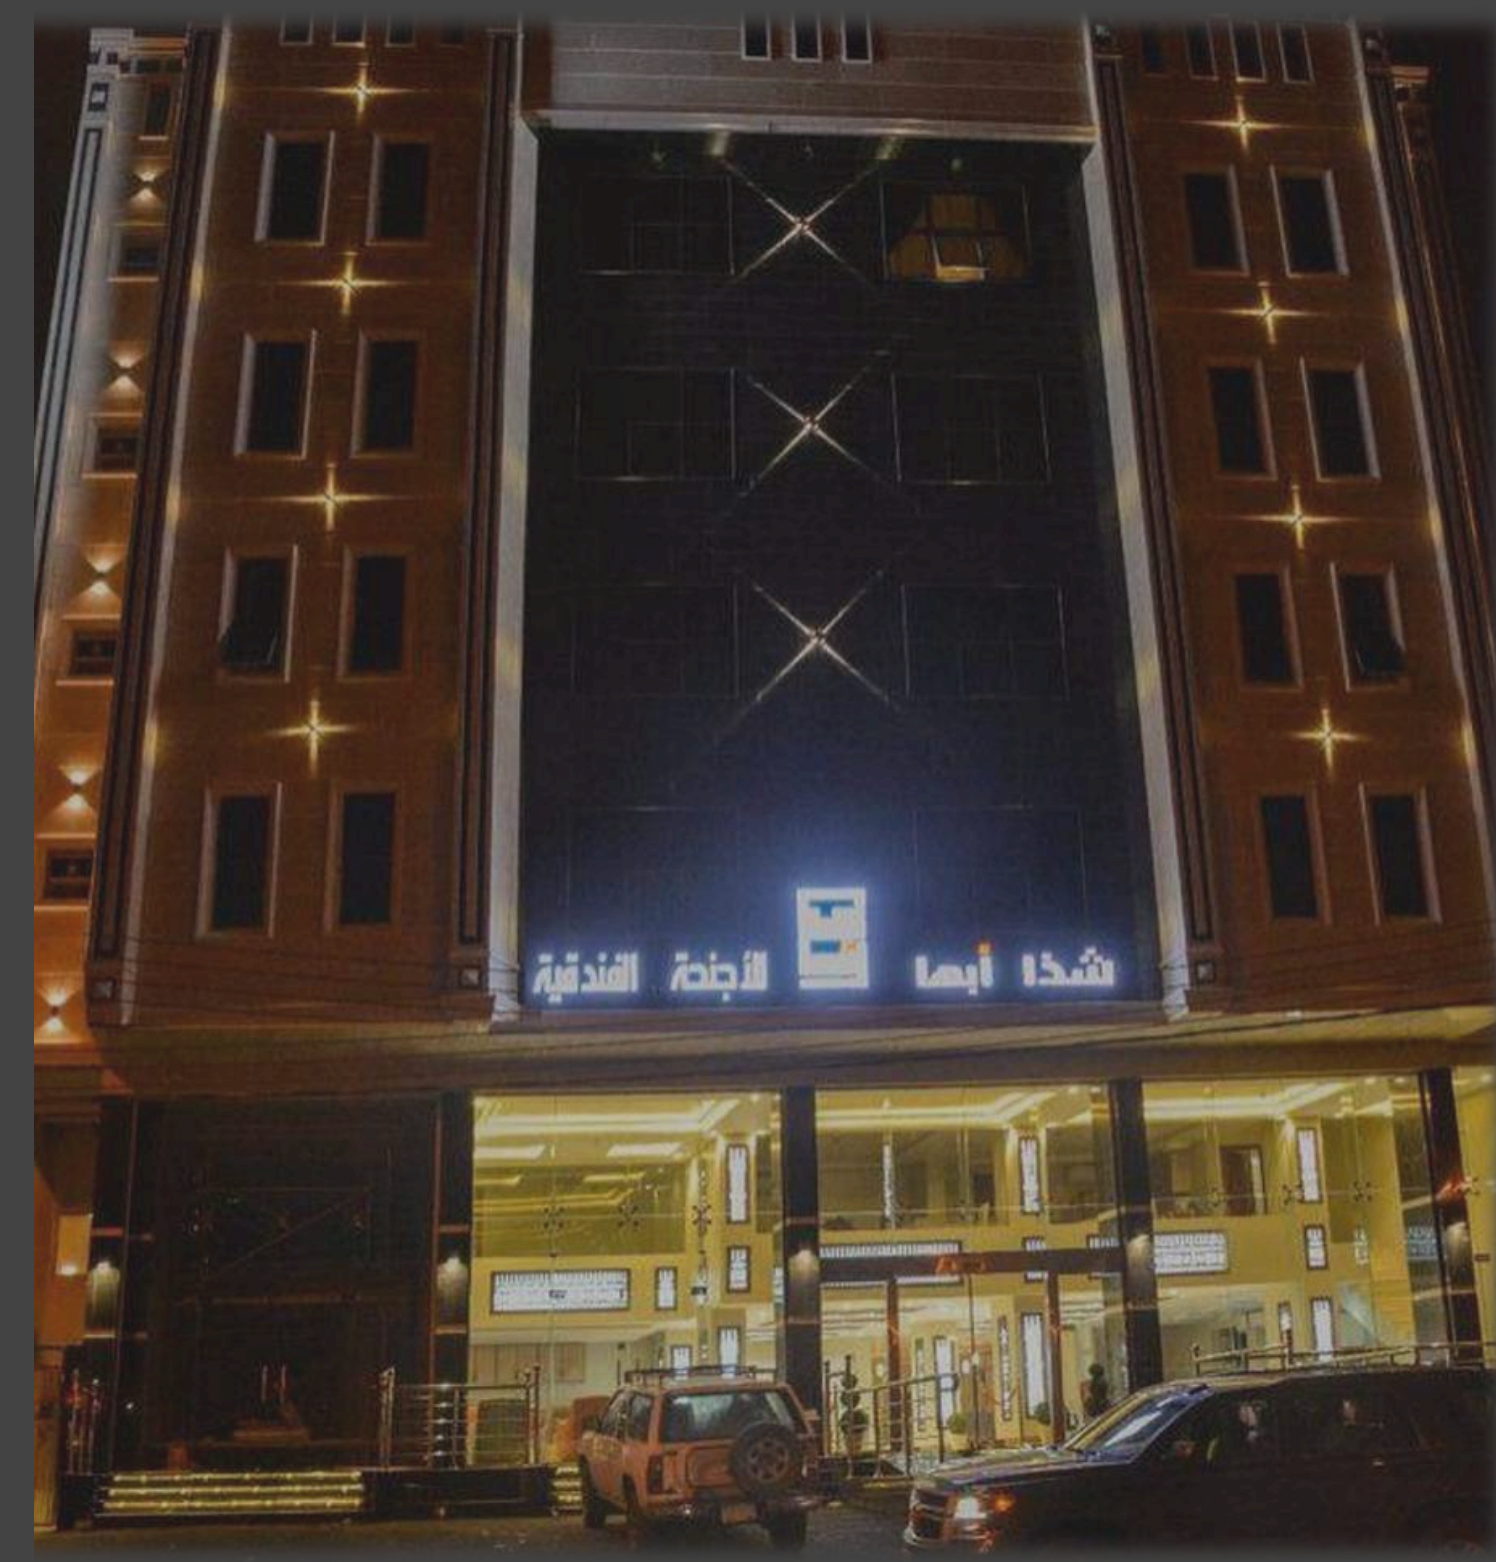

SHATHA ABHA HOTEL **KAYPORT**