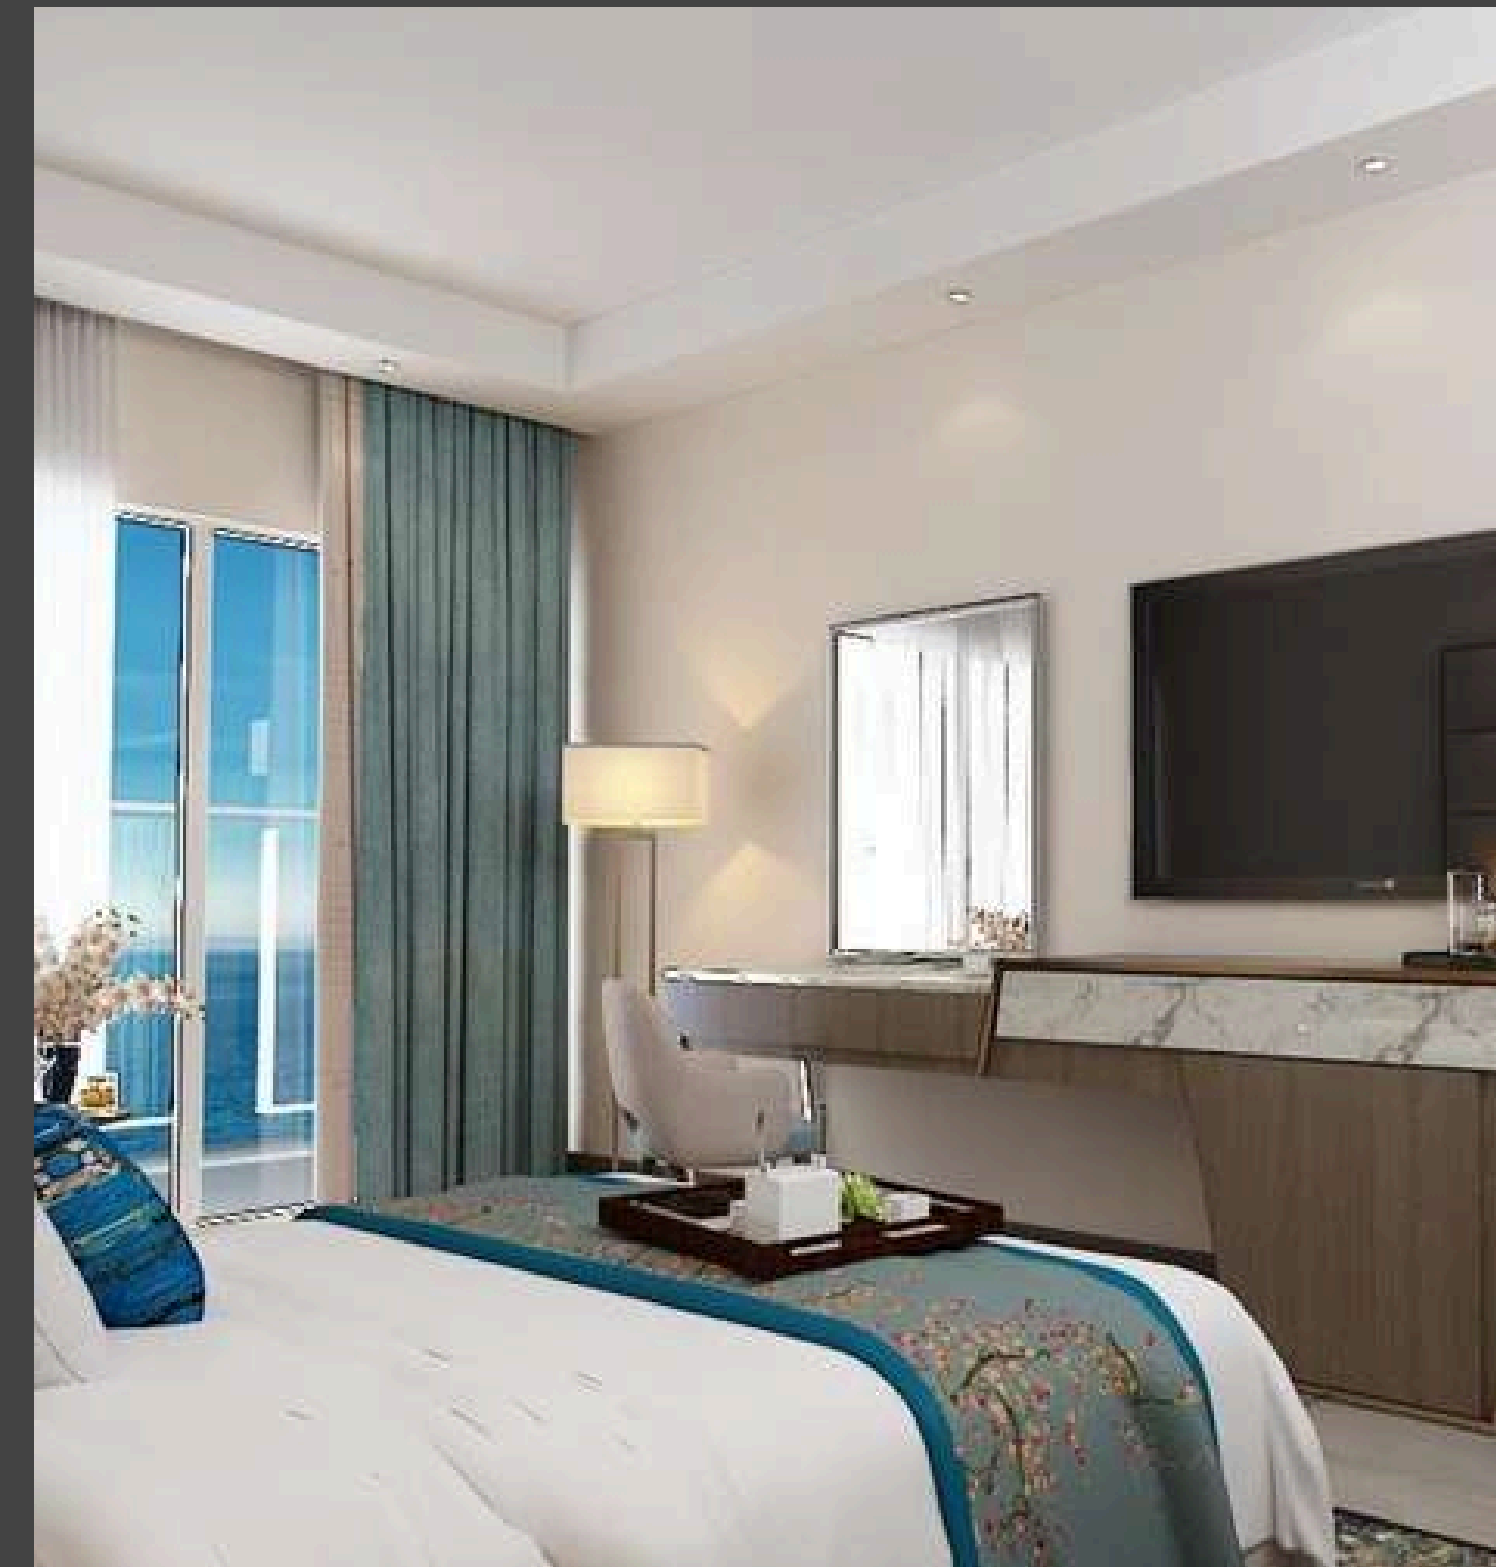

# SHATHA ABHA HOTEL

- 75 ROOMS
- BEDROOM
- LIVING ROOM
- BATHROOM
- ABHA SAUDI ARABIA

SHATHA ABHA HOTEL **KAYPORT**

# SHARJAH HOTEL

- DUBAI UAE
- 175 ROOMS
- HOTEL ROOM CONCEPT
- HOTEL ROOM DESIGN
- LOBBY DECORATION
- DUBAI UAE

SHARJAH HOTEL **KAYPORT**